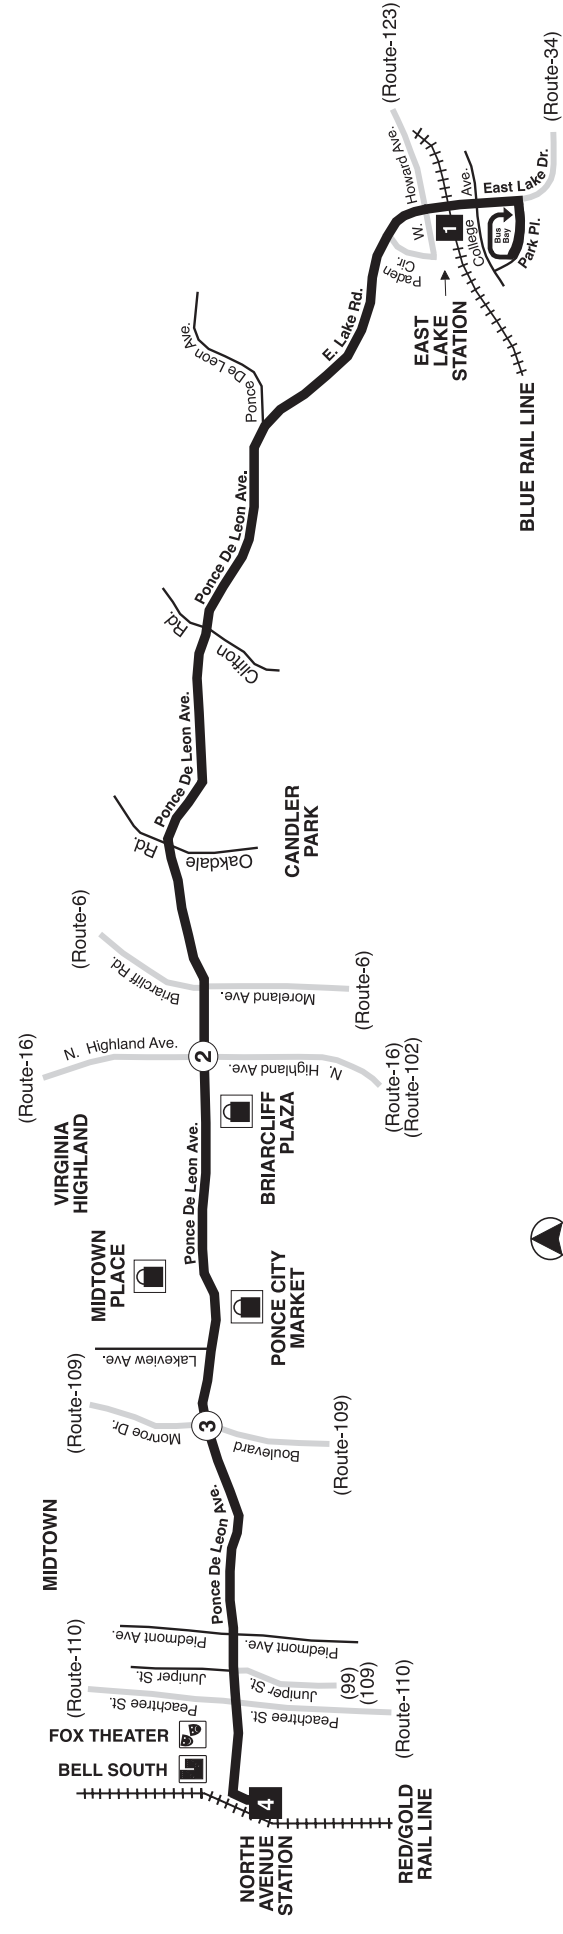

- 1-Coronet Way/North Avenue
- 2-Ponce De Leon Avenue/East Lake
- 26-Perry Blvd./North Avenue
- 89-North Avenue/Boulevard
- 102-North Avenue/Candler Park

Routes intersecting at
East Lake Station:
Rutas intersectando en la
Estación East Lake:

- 2-Ponce De Leon Avenue/East Lake
- 34-2nd Avenue/Gresham Road/Clifton Springs Rd.
- 123-North Dekalb Mall/Decatur/East Lake

INTERSECTING ROUTES
Rutas intersectando